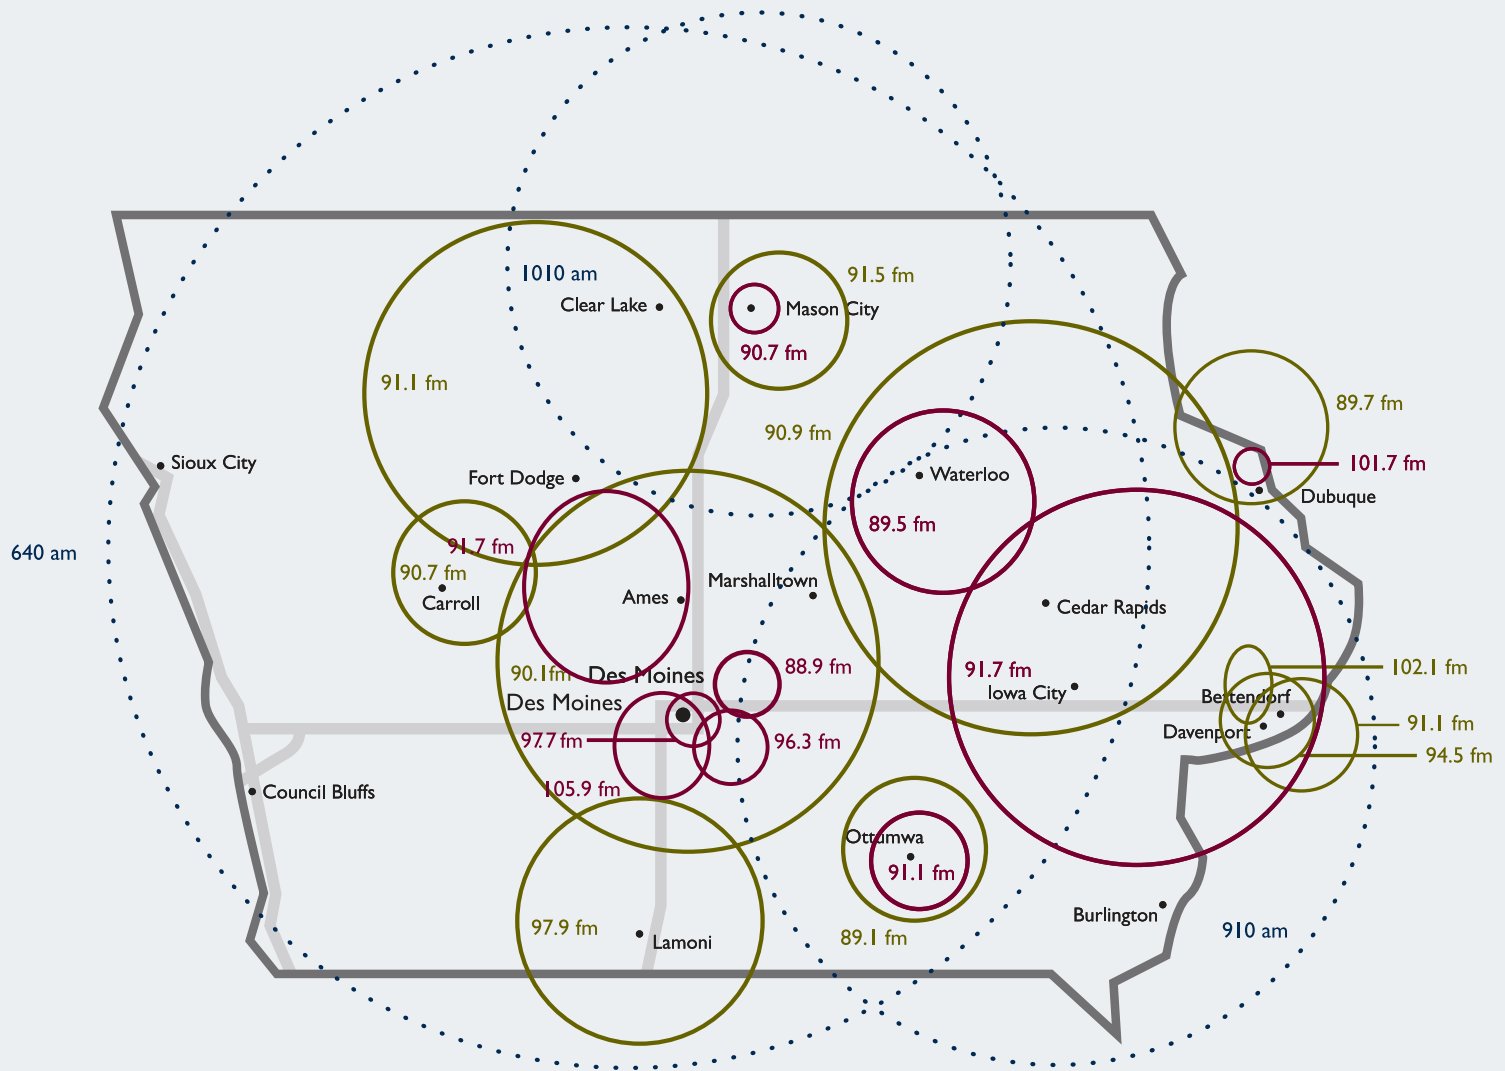

STATEWIDE IOWA PUBLIC RADIO SERVICE

○ NEWS	○ NEWS & STUDIO ONE	○ CLASSICAL
--- AM STATIONS	— MAJOR INTERSTATES	

HD SIGNALS

Ames/Des Moines
 WOI 90.1 HD (News & Studio One)
 WOI 90.1 HD-2 (Classical)
 Bettendorf
 KNSB 91.1 HD (News & Studio One)
 Cedar Falls/Waterloo/
 Cedar Rapids
 KUNI 90.9 HD (News & Studio One)
 KHKE 89.5 HD (Classical)
 KUNI 90.9 HD-2 (Classical)
 Cedar Rapids /Iowa City/
 Quad Cities
 KSUI 91.7 HD (Classical)
 Clear Lake/ Mason City
 KNSM 91.5 HD (News & Studio One)
 Iowa City
 KSUI 91.7 HD-2 (News & Studio One)

NEWS & STUDIO ONE

Ames/Des Moines
 WOI 90.1 FM
 Bettendorf
 KNSB 91.1 FM
 Carroll
 KNSC 90.7 FM
 Cedar Falls/Waterloo/
 Cedar Rapids
 KUNI 90.9 FM
 Clear Lake/
 Mason City
 KNSM 91.5 FM
 NEWS
 Ames/Des Moines
 WOI 640 AM
 Cedar Rapids /
 Iowa City/
 Quad Cities
 WSUI 910 AM

Fort Dodge
 KNSK 91.1 FM
 Lamoni
 KNSL 97.9 FM
 Ottumwa
 KNSZ 89.1 FM
 Davenport
 KUNI 102.1 FM
 KUNI 94.5 FM
 Dubuque
 KNSY 89.7 FM
 Clear Lake/
 Mason City
 KRNI 1010 AM

CLASSICAL

Ames/Boone
 KICG 91.7 FM
 Cedar Falls/Waterloo
 KHKE 89.5 FM
 Cedar Rapids /Iowa City/
 Quad Cities
 KSUI 91.7 FM
 Clear Lake/Mason City
 KHKE 90.7 FM
 Des Moines
 KICP 105.9 FM
 KICJ 97.7 FM
 KICL 96.3 FM
 KICJ 88.9 FM
 Dubuque
 KSUI 101.7 FM
 Ottumwa
 KICW 91.1 FM